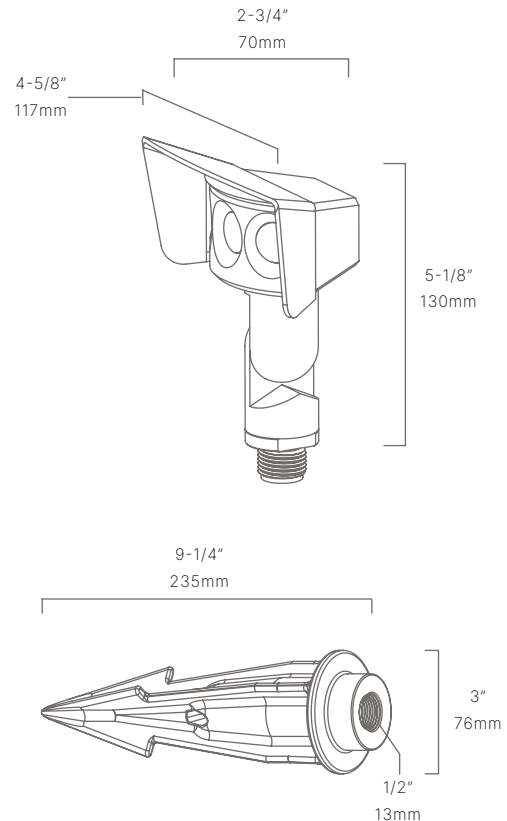

AVAILABLE FINISHES:

FIXTURE DIMENSIONS	L2-3/4" x H5-1/8" x W4-5/8"
LIGHT SOURCE	Integrated LED
COLOR TEMPERATURES	2700K, 3000K
WATTAGES	7W
CRI (RA)	80 CRI
VOLTAGE	12V
DELIVERED LUMENS	249lm (3000K)
DIMMABLE	Yes, Dim to <10% via Transformer
DRIVER	Yes, 12V Integral Constant Current
TRANSFORMER	No, 12V AC/DC Transformer Required
MOUNT	Yes, Included 1/2" NPS Adapter
GROUND STAKE	Yes, Included MGS001109
ACCESSORIES	No
OPTICS	Yes, Integrated 140°
FINISH	Included Natural Brass
MATERIAL	Brass
WIRE LENGTH	24"
LOCATION	Exterior Wet
CERTIFICATIONS	UL, IP66, IP67